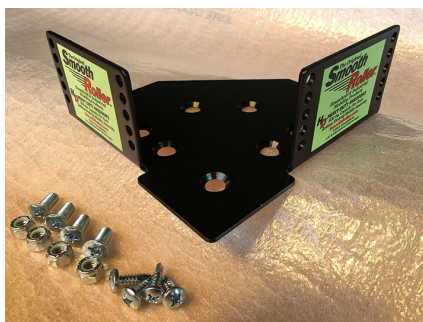

Product Specifications

SmoothRollerCo.com

BobbyK@SmoothRollerCo.com / 503-519-3801

All products protected under U.S. and International patents

SRUML3 - Three inch

SRUMS3 - Three inch

Universal Mount, Low Clearance, 3" Wheel

SRUMS3 (Swivel Mount 3" Wheel)

SRUMR3 (Right Hand Rigid Mount 3" Wheel)

SRUML3 (Left Hand Rigid Mount 3" Wheel)

SRS5

Boltless Shelving Mobility Assemblies

SRS3

Boltless Shelving Mount, Standard Clearance, 3" or 5" Wheel

5" Wheel

SRR5 (Right Hand Rigid Mount 5" Wheel)

SRL5 (Left Hand Rigid Mount 5" Wheel)

SRS5 (Swivel Mount 5" Wheel)

3" Wheel

SRR3 (Right Hand Rigid Mount 3" Wheel)

SRL3 (Left Hand Rigid Mount 3" Wheel)

SRS3 (Swivel Mount 3" Wheel)

SRBO Caster Mounting Bracket Only